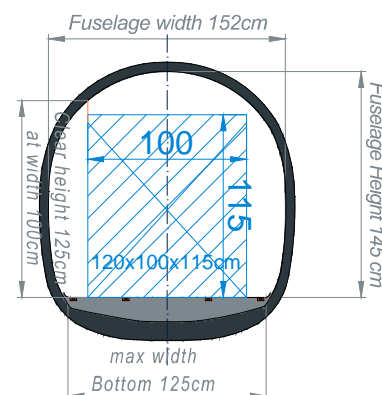

3 x EURO Pallets

3 x Crossload

max dims: 120x80x110cm

4 x EURO Pallets

1 x Longitudinal + 3 x Crossload

max dims: 120x80x110cm

2 x EURO Pallets

2 x Longitudinal

max dims: 120x80x120cm

2 x Industrial Pallets

2 x Longitudinal

max dims: 120x100x115cm

Cartons 60x40x40 cm

Longitudinal + Crossload

max: 43 pieces 60x40x40cm

Offsize Cargo :

A) max: 320x40x40cm
height up to 80cm

B) max: 400x10x10cm

C) max: 180x80x80cm