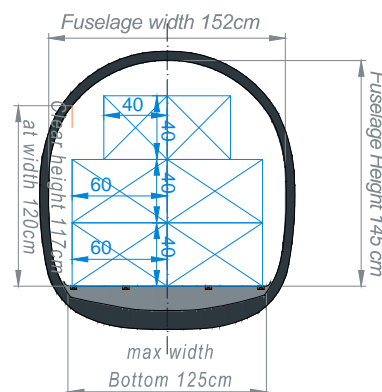

3 x EURO Pallets

3 x Crossload

max dims: 120x80x110cm

4 x EURO Pallets

1 x Longitudinal + 3 x Crossload

max dims: 120x80x110cm

2 x EURO Pallets

2 x Longitudinal

max dims: 120x80x120cm

2 x Industrial Pallets

2 x Longitudinal

max dims: 120x100x115cm

Cartons 60x40x40 cm

Longitudinal + Crossload

max: 43 pieces 60x40x40cm

Offsize Cargo :

A) max: 320x40x40cm
height up to 80cm

B) max: 400x10x10cm

C) max: 180x80x80cm