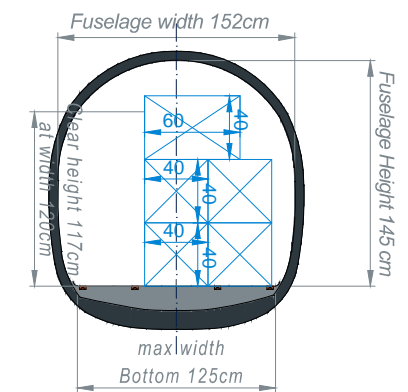

3 x EURO Pallets

3 x Crossload

max dims: 120x80x110cm

4 x EURO Pallets

1 x Longitudinal + 3 x Crossload

max dims: 120x80x110cm

2 x EURO Pallets

2 x Longitudinal

max dims: 120x80x120cm

2 x Industrial Pallets

2 x Longitudinal

max dims: 120x100x115cm

Cartons 60x40x40 cm

Longitudinal + Crossload

max: 43 pieces 60x40x40cm

Offsize Cargo :

A) max: 320x40x40cm
height up to 80cm

B) max: 400x10x10cm

C) max: 180x80x80cm