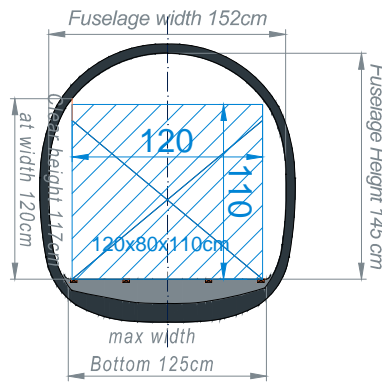

3 x EURO Pallets

3 x Crossload

max dims: 120x80x110cm

4 x EURO Pallets

1 x Longitudinal + 3 x Crossload

max dims: 120x80x110cm

2 x EURO Pallets

2 x Longitudinal

max dims: 120x80x120cm

2 x Industrial Pallets

2 x Longitudinal

max dims: 120x100x115cm

Cartons 60x40x40 cm

Longitudinal + Crossload

max: 43 pieces 60x40x40cm

Offsize Cargo :

A) max: 320x40x40cm
height up to 80cm

B) max: 400x10x10cm

C) max: 180x80x80cm