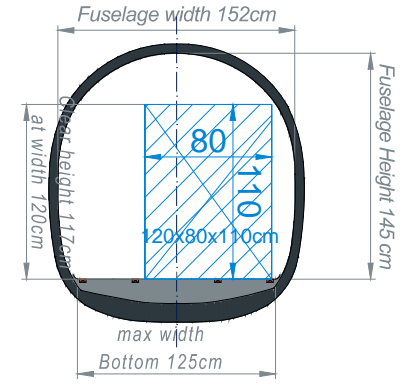

3 x EURO Pallets

3 x Crossload

max dims: 120x80x110cm

4 x EURO Pallets

1 x Longitudinal + 3 x Crossload

max dims: 120x80x110cm

2 x EURO Pallets

2 x Longitudinal

max dims: 120x80x120cm

2 x Industrial Pallets

2 x Longitudinal

max dims: 120x100x115cm

Cartons 60x40x40 cm

Longitudinal + Crossload

max: 43 pieces 60x40x40cm

Offsize Cargo :

A) max: 320x40x40cm
height up to 80cm

B) max: 400x10x10cm

C) max: 180x80x80cm