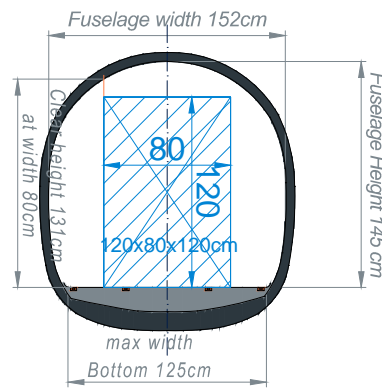

3 x EURO Pallets

3 x Crossload

max dims: 120x80x110cm

4 x EURO Pallets

1 x Longitudinal + 3 x Crossload

max dims: 120x80x110cm

2 x EURO Pallets

2 x Longitudinal

max dims: 120x80x120cm

2 x Industrial Pallets

2 x Longitudinal

max dims: 120x100x115cm

Cartons 60x40x40 cm

Longitudinal + Crossload

max: 43 pieces 60x40x40cm

Offsize Cargo :

A) max: 320x40x40cm
height up to 80cm

B) max: 400x10x10cm

C) max: 180x80x80cm