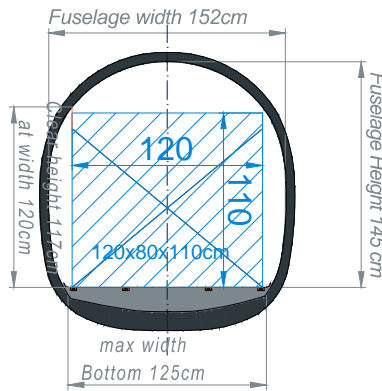

3 x EURO Pallets

3 x Crossload

max dims: 120x80x110cm

4 x EURO Pallets

1 x Longitudinal + 3 x Crossload

max dims: 120x80x110cm

2 x EURO Pallets

2 x Longitudinal

max dims: 120x80x120cm

2 x Industrial Pallets

2 x Longitudinal

max dims: 120x100x115cm

Cartons 60x40x40 cm

Longitudinal + Crossload

max: 43 pieces 60x40x40cm

Offsize Cargo :

A) max: 320x40x40cm
height up to 80cm

B) max: 400x10x10cm

C) max: 180x80x80cm